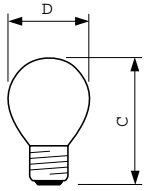

Party Lustre P45

Dimensional drawing

Product	D	C (max)
Party 15W E27 220-240V P45 YE 1CT/10X10F	45 mm	74 mm

LUS COL 15W E27 220-240V P45 YE