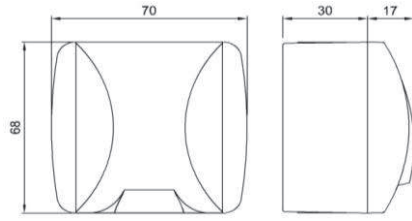

EVA KAPAKLI TOPRAKLI PRİZ

EVA SOCKET OUTLET EARTHED - WITH PROTECTION COVER

TR

- * 16 AX, 250 V~
- * İki kutuplu.
- * Topraklama kontaklı.
- * Vida bağlantılı montaj.
- * IP 54
- * Sıva üstü montaja uygun.

EN

- * Rated voltage: 250 V~
- * Rated current: 16 AX
- * With two poles
- * With Earthed.
- * IP 54
- * Installation with screw connection
- * For Surface-mounted installation.

ÖLÇÜLER / DIMENSIONS

RENK SEÇENEKLERİ / COLOR OPTIONS

XXX-011500-218	GRI	GREY
XXX ⇒ 554	EVA	

BAĞLANTI ŞEMASI / WIRING DIAGRAM

DEVRE ŞEMASI / CIRCUIT DIAGRAM