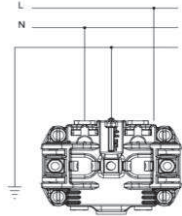

EVA KAPAKLI TOPRAKLI PRİZ

EVA SOCKET OUTLET EARTHED - WITH PROTECTION COVER

TR

- * 16 AX, 250 V~
- * İki kutuplu.
- * Topraklama kontaklı.
- * Vida bağlantılı montaj.
- * IP 54
- * Sıva üstü montaja uygun.

EN

- * Rated voltage: 250 V~
- * Rated current: 16 AX
- * With two poles
- * With Earthed.
- * IP 54
- * Installation with screw connection
- * For Surface-mounted installation.

ÖLÇÜLER / DIMENSIONS

RENK SEÇENEKLERİ / COLOR OPTIONS

XXX-011500-218	GRI	GREY
XXX ⇒ 554	EVA	

BAĞLANTI ŞEMASI / WIRING DIAGRAM

DEVRE ŞEMASI / CIRCUIT DIAGRAM