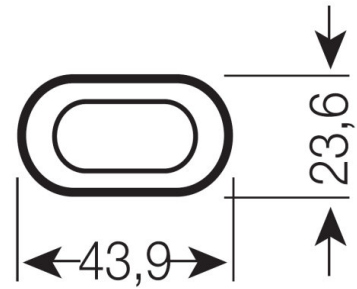

DULUX L 24 W/840 2G11

Product code 4050300010755

	2G11
	317.0 mm
	17.5 mm
	–
W	24.00 W
lm	1800 lm
	–
	–
	1800 lm
	1800 lm
cd	–
K	4000 K
COLOUR	LUMILUX Cool White
R_a	≥80
t [h]	12000 h
	Yes
V	–
Hz	–

	–
	–
	–
	–
	–
Hg	2.3 mg
	A
	27 kWh/1000h