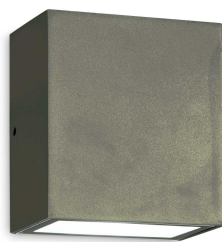

## Esterno - Lampade da parete

Outdoor wall mounted lamp with integrated LED sources and direct light emission

<b>Ean</b>	8021696321646
<b>Articolo</b>	ARGO AP1 ANTRACITE 3000K
<b>Installazione</b>	Lampade da parete
<b>Garanzia</b>	5 years
<b>Peso lordo</b>	0.96 kg
<b>Volume</b>	0.00105 m <sup>3</sup>