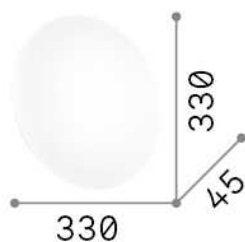

Info sorgente e prestazionali

Sorgente integrata	Integrated LED module
Sorgente sostituibile	Replaceable (by qualified operators only)
Potenza	17 W
Emissione	Diffuse
Consumo massimo	max 17,00 W
Caratteristiche LED	LED SMD
CCT LED	4000 K
Durata LED (t. 25°C)	30000 h
CRI	> 80
Fascio luminoso	-
Flusso sorgente	1750 lm
Flusso utile	970 lm
Rischio fotobiologico	1