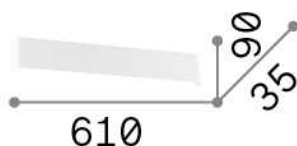

Info sorgente e prestazionali

Sorgente integrata	Integrated LED module
Sorgente sostituibile	No
Potenza	19,5 W
Emissione	Direct + Indirect
Consumo massimo	max 19,50 W
Caratteristiche LED	LED SMD
CCT LED	3000 K
Durata LED (t. 25°c)	50000 h
CRI	> 90
Fascio luminoso	-
Flusso sorgente	2050 lm
Flusso utile	1790 lm
Rischio fotobiologico	1