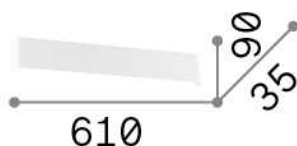

Info sorgente e prestazionali

Sorgente integrata	Integrated LED module
Sorgente sostituibile	No
Potenza	19,5 W
Emissione	Direct + Indirect
Consumo massimo	max 19,50 W
Caratteristiche LED	LED SMD
CCT LED	4000 K
Durata LED (t. 25°c)	50000 h
CRI	> 80
Fascio luminoso	-
Flusso sorgente	2150 lm
Flusso utile	1880 lm
Rischio fotobiologico	1