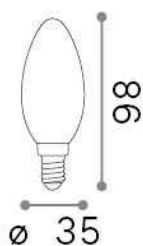

Info sorgente e prestazionali

Potenza	4 W
Emissione	Diffuse
Consumo massimo	max 4,00 W
CCT LED	3000 K
Durata LED (t. 25°C)	15000 h
CRI	> 80
Fascio luminoso	-
Flusso utile	430 lm