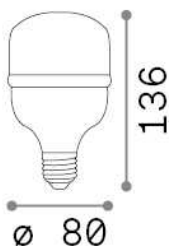

Info sorgente e prestazionali

Potenza	20 W
Emissione	Diffuse
Consumo massimo	max 20,00 W
CCT LED	3000 K
Durata LED (t. 25°C)	25000 h
CRI	> 80
Fascio luminoso	-
Flusso utile	2000 lm
Rischio fotobiologico	EXEMPT