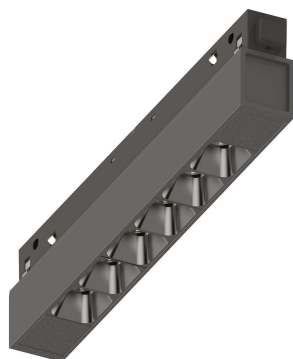

### Tecnico - Sistemi

Indoor track mounted dimmable linear fitting with integrated LED sources and direct light emission

<b>Ean</b>	8021696323596
<b>Articolo</b>	EGO ACCENT 07W 4000K ON-OFF BK
<b>Installazione</b>	Sistemi
<b>Garanzia</b>	5 years
<b>Peso lordo</b>	0.19 kg
<b>Volume</b>	0.001254 m <sup>3</sup>