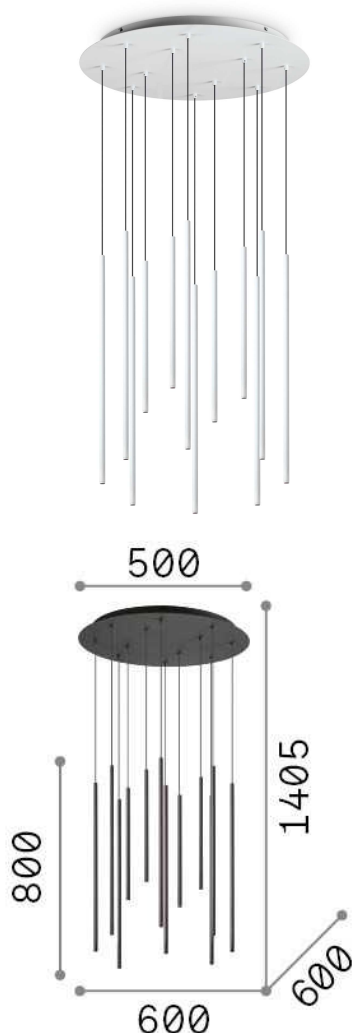

Info generali

Interno - Sospensioni

Indoor ceiling mounted lamp with multiple integrated LED sources and direct light emission

| | |
|----------------------|-----------------------|
| Ean | 8021696263441 |
| Articolo | FILO SP12 BIANCO |
| Installazione | Sospensioni |
| Garanzia | 5 years |
| Peso lordo | 10.97 kg |
| Volume | 0.1232 m ³ |

Info sorgente e prestazionali

| | |
|------------------------------|---|
| Sorgente integrata | Integrated LED module |
| Sorgente sostituibile | Replaceable (by qualified operators only) |
| Potenza | LED 25 W |
| Emissione | Direct |
| Consumo massimo | max 25,00 W |
| Caratteristiche LED | LED SMD OSRAM |
| CCT LED | 3000 K |
| Durata LED (t. 25°c) | 30000 h |
| CRI | > 80 |
| Fascio luminoso | 45° |
| Flusso sorgente | 3150 lm |
| Flusso utile | 2520 lm |
| Rischio fotobiologico | 1 |
| Lampadina inclusa | 1 - E14 OLIVA 4W 3000K CRI80 SATIN |