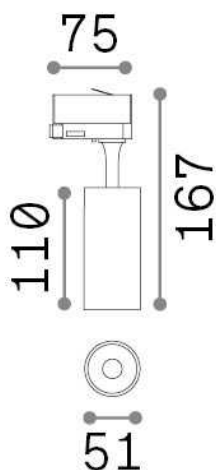

Info generali

Tecnico - Proiettori e Binari

Indoor track mounted adjustable non-dimmable projector with integrated LED sources and direct light emission

Ean	8021696322322
Articolo	FOX 08W CRI90 4000K ON-OFF BK
Installazione	Proiettori e Binari
Garanzia	5 years
Peso lordo	1 kg
Volume	0.001485 m³

Info tecniche e installative

Peso netto	0.3 kg
Classe di isolamento	I
Grado di protezione	IP20
Conformità	CE
Temperatura d'esercizio	0° ~ +40 °C
Efficienza a pieno carico	X
Dimmer	NO, On-Off
Alimentazione	220-240 V AC 50/60 Hz
Alimentatore	In-built, included Replaceable (by qualified operators only), electronic
Orientabilità	vert. 0°-90° , orizz. 0°-355°
Accessori non inclusi	Single connection on-off, Link on-off profile

Info sorgente e prestazionali

Sorgente integrata	Integrated LED module
Sorgente sostituibile	Replaceable (by qualified operators only)
Potenza	8 W
Emissione	Direct
Consumo massimo	max 8,00 W
Caratteristiche LED	LED COB BRIDGELUX
CCT LED	4000 K
Durata LED (t. 25°c)	30000 h
CRI	> 90
SDCM	3
Fascio luminoso	41°
Flusso sorgente	950 lm
Flusso utile	810 lm