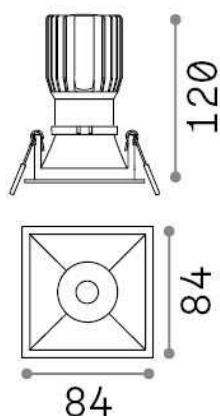

Info sorgente e prestazionali

Sorgente integrata	Integrated LED module
Sorgente sostituibile	Replaceable (by qualified operators only)
Potenza	11 W
Emissione	Direct
Consumo massimo	max 11,00 W
Caratteristiche LED	LED COB CREE
CCT LED	2700 K
Durata LED (t. 25°c)	50000 h
CRI	> 80
Fascio luminoso	36°
UGR massimo	< 19
Flusso sorgente	1000 lm
Flusso utile	860 lm