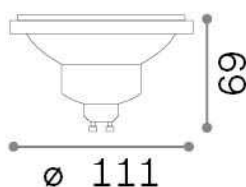

Info sorgente e prestazionali

Potenza	10 W
Emissione	Direct
Consumo massimo	max 10,00 W
CCT LED	3000 K
Durata LED (t. 25°C)	15000 h
CRI	> 80
Fascio luminoso	24 °
Flusso utile	800 lm
Rischio fotobiologico	2
Potenza in stand-by	< 0.50 W