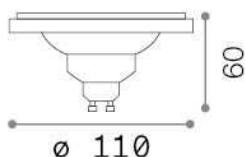

Info sorgente e prestazionali

Potenza	12 W
Emissione	Direct
Consumo massimo	max 11,50 W
CCT LED	4000 K
Durata LED (t. 25°C)	25000 h
CRI	> 80
Fascio luminoso	23 °
Flusso utile	1190 lm