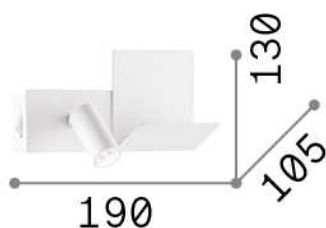

Info sorgente e prestazionali

Sorgente integrata	Integrated LED module
Sorgente sostituibile	Replaceable (by qualified operators only)
Potenza	4,5 W
Emissione	Direct
Consumo massimo	max 4,50 W
Caratteristiche LED	LED SMD
CCT LED	3000 K
Durata LED (t. 25°c)	20000 h
CRI	> 80
Fascio luminoso	25°
Flusso sorgente	250 lm
Flusso utile	210 lm
Rischio fotobiologico	2
Potenza in stand-by	< 0.50 W