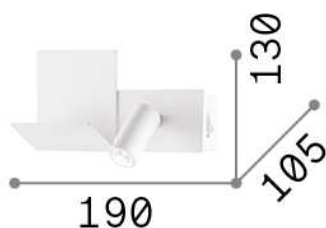

Info sorgente e prestazionali

Sorgente integrata	Integrated LED module
Sorgente sostituibile	Replaceable (by qualified operators only)
Potenza	4,5 W
Emissione	Direct
Consumo massimo	max 4,50 W
Caratteristiche LED	LED SMD
CCT LED	3000 K
Durata LED (t. 25°c)	20000 h
CRI	> 80
Fascio luminoso	25°
Flusso sorgente	250 lm
Flusso utile	210 lm
Rischio fotobiologico	2
Potenza in stand-by	< 0.50 W