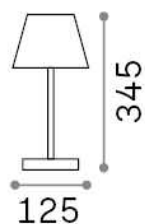

Info sorgente e prestazionali

Sorgente integrata	Integrated LED module
Sorgente sostituibile	No
Potenza	LED 2,8 W
Emissione	Direct
Consumo massimo	max 2,80 W
Caratteristiche LED	LED SMD
CCT LED	3000 K
Durata LED (t. 25°C)	25000 h
CRI	> 80
Flusso sorgente	250 lm
Flusso utile	140 lm
Rischio fotobiologico	EXEMPT
Potenza in stand-by	< 0.50 W
Lampadina inclusa	1 - E14 OLIVA 4W 3000K CRI80 SATIN