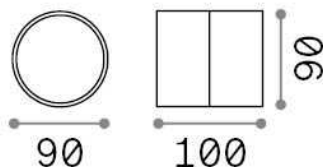

Info sorgente e prestazionali

Sorgente integrata	Integrated LED module
Sorgente sostituibile	No
Potenza	7 W
Emissione	Direct
Consumo massimo	max 7,00 W
Caratteristiche LED	LED COB
CCT LED	4000 K
Durata LED (t. 25°c)	25000 h
CRI	> 80
Fascio luminoso	120°
Flusso sorgente	650 lm
Flusso utile	550 lm