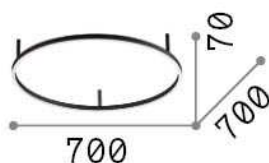

Info sorgente e prestazionali

Sorgente integrata	Integrated LED module
Sorgente sostituibile	Replaceable (by qualified operators only)
Potenza	LED 38 W
Emissione	Direct
Consumo massimo	max 38,00 W
Caratteristiche LED	LED SMD
CCT LED	3000 K
Durata LED (t. 25°c)	20000 h
CRI	> 80
SDCM	3
Fascio luminoso	115°
Flusso sorgente	4300 lm
Flusso utile	2200 lm
Lampadina inclusa	1 - E14 OLIVA 4W 3000K CRI80 SATIN