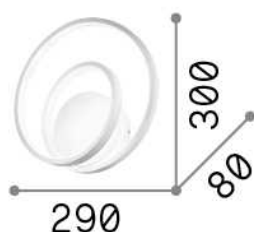

Info sorgente e prestazionali

Sorgente integrata	Integrated LED module
Sorgente sostituibile	No
Potenza	28 W
Emissione	Diffuse
Consumo massimo	max 28,00 W
Caratteristiche LED	LED SMD
CCT LED	3000 K
Durata LED (t. 25°C)	30000 h
CRI	> 80
Fascio luminoso	-
Flusso sorgente	2500 lm
Flusso utile	1180 lm
Rischio fotobiologico	1
Potenza in stand-by	< 0.50 W