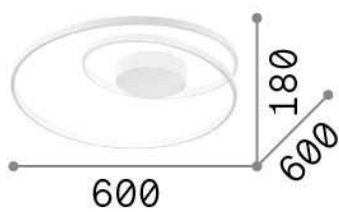

Info sorgente e prestazionali

Sorgente integrata	Integrated LED module
Sorgente sostituibile	No
Potenza	48 W
Emissione	Diffuse
Consumo massimo	max 48,00 W
Caratteristiche LED	LED SMD
CCT LED	3000 K
Durata LED (t. 25°c)	30000 h
CRI	> 80
Fascio luminoso	-
Flusso sorgente	5200 lm
Flusso utile	2120 lm
Rischio fotobiologico	1