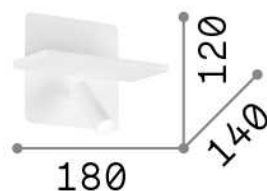

Info generali

Interno - Lampade da parete

Indoor wall mounted adjustable non-dimmable lamp with multiple integrated LED sources, in-built switch, in-built USB port and direct/indirect light emission

Ean	8021696287317
Articolo	PIANO AP BIANCO
Installazione	Lampade da parete
Garanzia	5 years
Peso lordo	1 kg
Volume	0.004736 m ³

Info sorgente e prestazionali

Sorgente integrata	Integrated LED module
Sorgente sostituibile	Replaceable (by qualified operators only)
Potenza	LED 11,5 W
Emissione	Direct + Indirect
Consumo massimo	max 11,50 W
Caratteristiche LED	LED SMD
CCT LED	3000 K
Durata LED (t. 25°c)	20000 h
CRI	> 80
Flusso sorgente	1200 lm
Flusso utile	1000 lm
Rischio fotobiologico	2
Potenza in stand-by	< 0.50 W
Lampadina inclusa	1 - E14 OLIVA 4W 3000K CRI80 SATIN