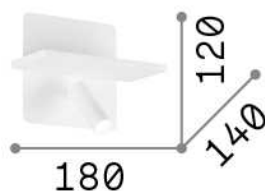

Info sorgente e prestazionali

Sorgente integrata	Integrated LED module
Sorgente sostituibile	Replaceable (by qualified operators only)
Potenza	LED 11,5 W
Emissione	Direct + Indirect
Consumo massimo	max 11,50 W
Caratteristiche LED	LED SMD
CCT LED	3000 K
Durata LED (t. 25°c)	20000 h
CRI	> 80
Flusso sorgente	1200 lm
Flusso utile	1000 lm
Rischio fotobiologico	2
Potenza in stand-by	< 0.50 W
Lampadina inclusa	1 - E14 OLIVA 4W 3000K CRI80 SATIN