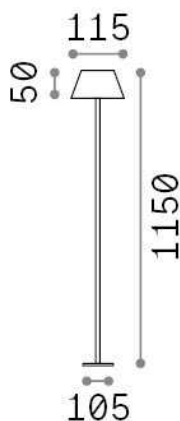

### Esterno - Lampade da terra

Outdoor floor dimmable lamp with integrated LED sources, in-built switch, integrated battery and direct light emission

<b>Ean</b>	8021696311708
<b>Articolo</b>	PURE PT BIANCO
<b>Installazione</b>	Lampade da terra
<b>Garanzia</b>	5 years
<b>Peso lordo</b>	1.76 kg
<b>Volume</b>	0.00576 m <sup>3</sup>