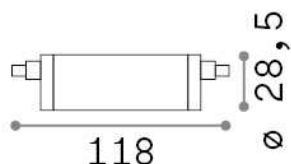

Info sorgente e prestazionali

Potenza	14 W
Emissione	Diffuse
Consumo massimo	max 14,00 W
CCT LED	3000 K
Durata LED (t. 25°C)	15000 h
CRI	> 80
Fascio luminoso	-
Flusso utile	1700 lm
Rischio fotobiologico	EXEMPT