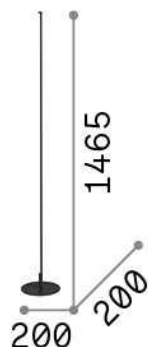

Info generali

Interno - Lampade da terra

Indoor floor linear fitting with integrated LED sources, in-built switch and direct light emission

Ean	8021696258874
Articolo	YOKO PT BIANCO
Installazione	Lampade da terra
Garanzia	5 years
Peso lordo	3.36 kg
Volume	0.053352 m ³

Info sorgente e prestazionali

Sorgente integrata	Integrated LED module
Sorgente sostituibile	Replaceable (by qualified operators only)
Potenza	LED 16 W
Emissione	Direct
Consumo massimo	max 16,00 W
Caratteristiche LED	LED SMD
CCT LED	3000 K
Durata LED (t. 25°c)	30000 h
CRI	> 80
SDCM	3
Flusso sorgente	1350 lm
Flusso utile	860 lm
Lampadina inclusa	1 - E14 OLIVA 4W 3000K CRI80 SATIN