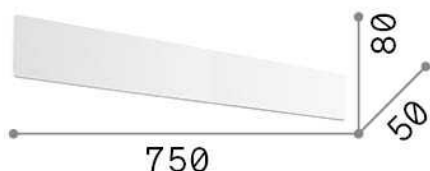

Peso netto	1.04 kg
Classe di isolamento	I
Grado di protezione	IP20
Conformità	CE
Temperatura d'esercizio	0° ~ +40 °C
Efficienza a pieno carico	X
Dimmer	NO, On-Off
Alimentazione	220-240 V AC 50/60 Hz
Alimentatore	In-built, included Replaceable (by qualified operators only), electronic

Info sorgente e prestazionali

Sorgente integrata	Integrated LED module
Sorgente sostituibile	No
Potenza	30 W
Emissione	Indirect
Consumo massimo	max 30,00 W
Caratteristiche LED	LED SMD SAMSUNG
CCT LED	3000 K
Durata LED (t. 25°c)	50000 h
CRI	> 80
Fascio luminoso	-
Flusso sorgente	4100 lm
Flusso utile	3680 lm
Rischio fotobiologico	1