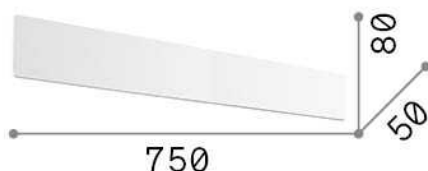

Info sorgente e prestazionali

Sorgente integrata	Integrated LED module
Sorgente sostituibile	No
Potenza	30 W
Emissione	Indirect
Consumo massimo	max 30,00 W
Caratteristiche LED	LED SMD SAMSUNG
CCT LED	3000 K
Durata LED (t. 25°c)	50000 h
CRI	> 80
Fascio luminoso	-
Flusso sorgente	4100 lm
Flusso utile	3680 lm
Rischio fotobiologico	1