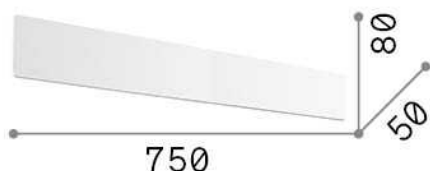

Info sorgente e prestazionali

Sorgente integrata	Integrated LED module
Sorgente sostituibile	No
Potenza	30 W
Emissione	Indirect
Consumo massimo	max 30,00 W
Caratteristiche LED	LED SMD SAMSUNG
CCT LED	4000 K
Durata LED (t. 25°c)	50000 h
CRI	> 80
Fascio luminoso	-
Flusso sorgente	4300 lm
Flusso utile	3870 lm
Rischio fotobiologico	1