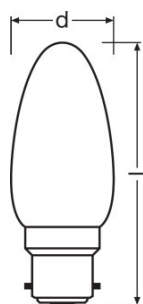

Light technical data

<b>Warm-up time (60 %)</b>	< 0.50 s
<b>Starting time</b>	< 0.5 s

Dimensions & weight

<b>Overall length</b>	91.0 mm
<b>Diameter</b>	35.0 mm
<b>Outer bulb</b>	B35
<b>Length</b>	91.0 mm