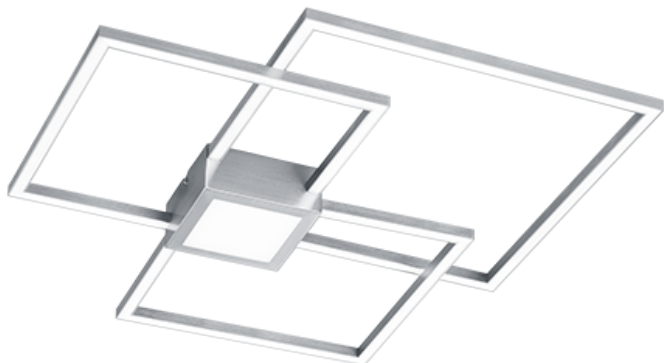

Ceiling lamp

HYDRA – 676210407

incl. 1x SMD, 38W · 1x 4000lm, 3000K

- **Dimmable via switch**
- **Not suitable for external dimmer**
- **Wall- & ceiling mounting**
- **IP20**

Material construction

Metal · Nickel mat

Product dimensions

Width: 65cm
Height: 6cm
Depth: 66cm
Weight: 1,625kg

Technical data

Light source: SMD – LED (integrated)
Watt: 38W
Lumen: 1x 4000lm
Kelvin: 3000K
Color rendering (CRI): > 80 CRI
Lifetime: 30000H
Switching cycles: 15000x ON/OFF