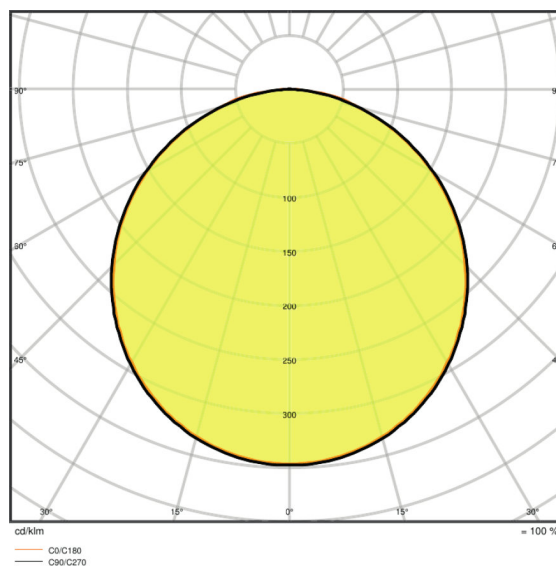

Capabilities

Dimmable	No
Type of connection	Screwless terminal
LED module replaceable	Not replaceable

Certificates & standards

Type of protection	IP40/IP20
Protection class	II
Protection class IK (shock resistance)	IK03
Glow Wire Test according to IEC 60695-2-12	650 °C
Photobiological safety group EN62778	RG 0
Photobio. safety group acc. to EN62471	RG 0
Standards	CE/CB/ENEC/EAC/RoHS

Light Distribution

LDC typ cone

LDC typ polar

EQUIPMENT / ACCESSORIES

- Accessories for several mounting options available
- Connector box with 3-pole or 5-pole terminal included
- Security rope for luminaire included
- Security brackets included
- External control gear included