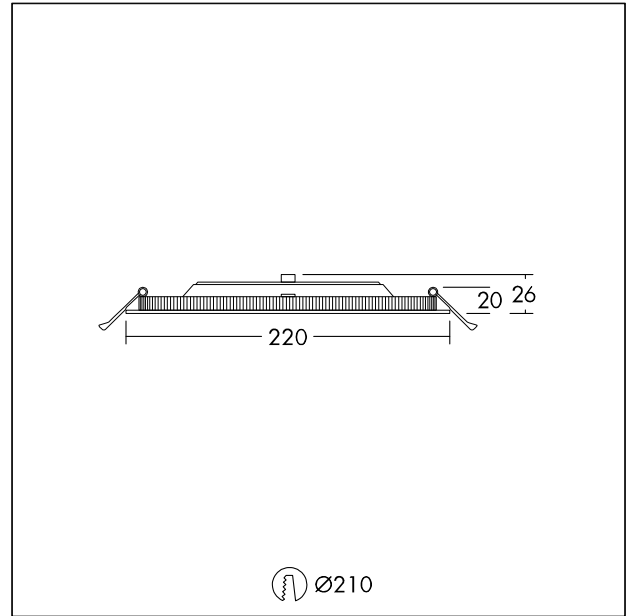

LED ceiling-recessed luminaire

LED ceiling-recessed luminaire with uniform light surface. Product height of only 20 mm: fits various ceiling types. Replaces conventional downlights with 2 x 18 W CFL and offers up to 50 % energy saving. Connector for easy and tool-free wiring. Switchable colour temperature: choose between warm white (3000K) and neutral white (3500K) and cold white (4000K) to suit application use. Plug&Play with "Just Emergency E3 KIT" for 3h emergency operation. Dimensions: Ø220 x 26 mm. Body: aluminium, white finish (RAL9003). Diffuser: Polystyrol. weight: 0.5 kg.

TE_ZOE_F_220.jpg

TE_ZOEVARIO_M_210.wmf

Light Distribution

STD - standard

TE_ZOE_VARIO_LED_DL_210_1600_840.ltd

- Light Source: LED
- Luminaire luminous flux*: 1600 lm
- Luminaire efficacy*: 89 lm/W
- Colour Rendering Index min.: 80
- Correlated colour temperature: 3000-4000 Kelvin
- Chromaticity tolerance (initial MacAdam): 4
- Rated median useful life*: L70 50000h at 25°C
- Ballast: 1x LED_Con
- Luminaire input power*: 18 W Power factor = 0.9
- Dimming: Fixed output