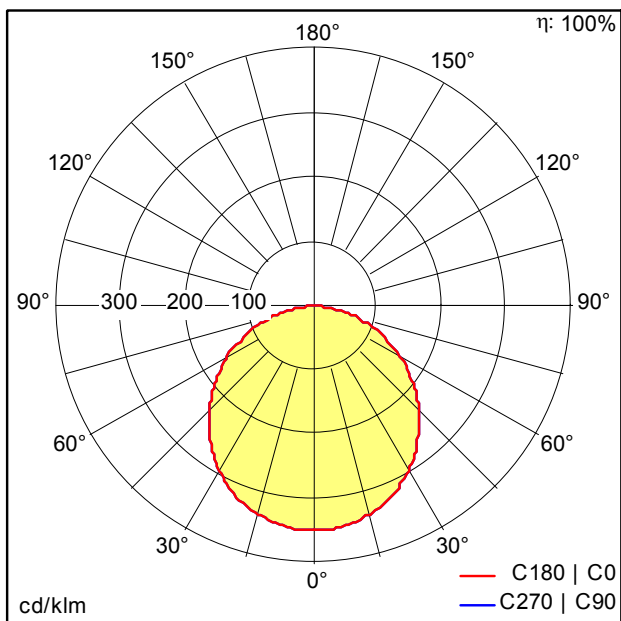

LED ceiling-recessed luminaire

LED ceiling-recessed luminaire with uniform light surface. Product height of only 20 mm: fits various ceiling types. Replaces conventional downlights with 2 x 18 W CFL and offers up to 50 % energy saving. Connector for easy and tool-free wiring. Switchable colour temperature: choose between warm white (3000K) and neutral white (3500K) and cold white (4000K) to suit application use. Plug&Play with "Just Emergency E3 KIT" for 3h emergency operation. Dimensions: Ø220 x 26 mm. Body: aluminium, white finish (RAL9003). Diffuser: Polystyrol. weight: 0.5 kg.

TE_ZOE_F_220.jpg

TE_ZOEVARIO_M_210.wmf

Light Distribution

STD - standard

TE_ZOE_VARIO_LED_DL_210_1600_840.ltd

- Light Source: LED
- Luminaire luminous flux*: 1600 lm
- Luminaire efficacy*: 89 lm/W
- Colour Rendering Index min.: 80
- Correlated colour temperature: 3000-4000 Kelvin
- Chromaticity tolerance (initial MacAdam): 4
- Rated median useful life*: L70 50000h at 25°C
- Ballast: 1x LED_Con
- Luminaire input power*: 18 W Power factor = 0.9
- Dimming: Fixed output