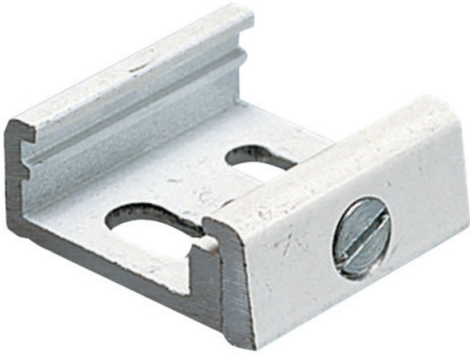

# 3-circuit Square RCS750

## ZRS700 2C/3C SCP WH SUSPENSION CLAMP

2-circuit or 3-circuit track - Screw fixing plate

Screw fixing plate to allow direct fixing of the track to the ceiling or fixing the system by flexible suspension.

#### • General information

|                        |                                      |
|------------------------|--------------------------------------|
| Product family code    | ZRS700 [ZRS700]                      |
| Circuit                | 2C/3C [2-circuit or 3-circuit track] |
| Suspension accessories | No [-]                               |
| Mechanical accessories | SCP [Screw fixing plate]             |
| Electrical accessories | No [-]                               |
| Colour                 | WH [White]                           |
| Type description       | SUSPENSION CLAMP                     |

#### • Product Data

|            |           |
|------------|-----------|
| Order code | 149868 99 |
|------------|-----------|

|                                |   |
|--------------------------------|---|
| Full product code              | 871155914986899                         |
| Full product name              | ZRS700 2C/3C SCP WH<br>SUSPENSION CLAMP |
| Order product name             | ZRS700 2C/3C SCP WH<br>SUSPENSION CLAMP |
| Pieces per pack                | 1                                       |
| Packs per outerbox             | 20                                      |
| Bar code on pack -<br>EAN1     | 8711559149868                           |
| Bar code on<br>outerbox - EAN3 | 8711559149929                           |
| Logistic code(s) -<br>12NC     | 910930009718                            |
| Net weight per piece           | 0.090 kg                                |