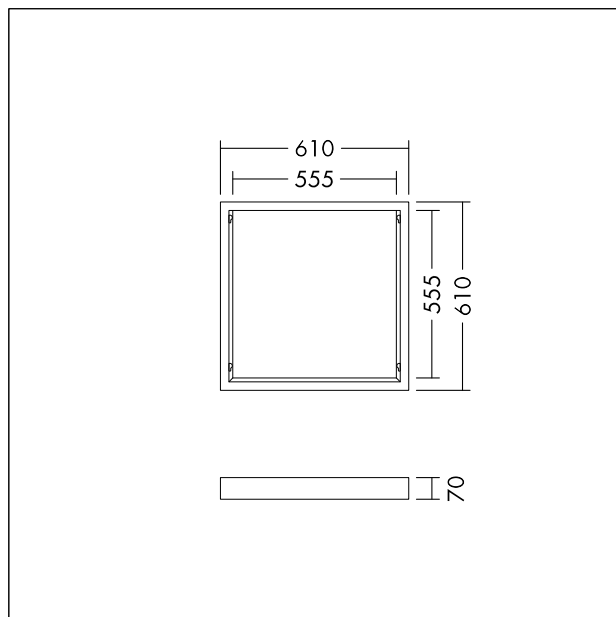

## Surface mounting kit

Surface mounting kit for 596 x 596mm ANNA Vario LED luminaires. Can be used with the Just Emergency Kit (96634428).  
Weight: 1.9 kg.

TE\_ANNA\_F\_60\_mount\_box\_persp.jpg

TE\_ANNAVARIO\_M\_SURF\_596.wmf