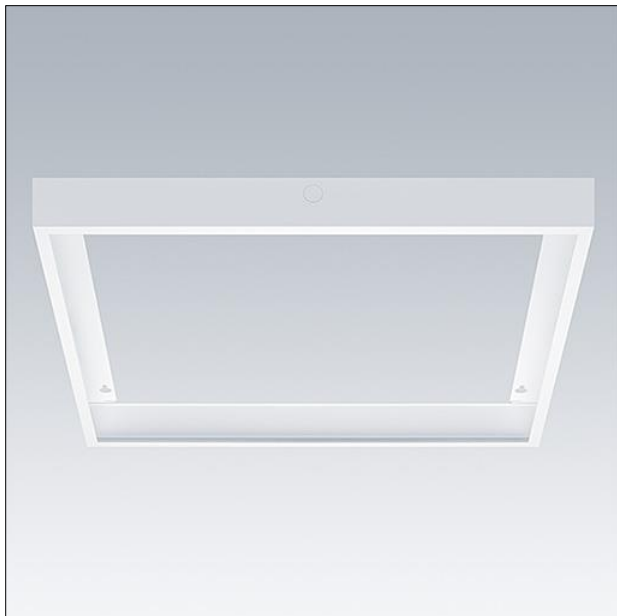

## Surface mounting kit

Surface mounting kit for 596 x 596mm ANNA Vario LED luminaires. Can be used with the Just Emergency Kit (96634428).  
Weight: 1.9 kg.

TE\_ANNA\_F\_60\_mount\_box\_persp.jpg

TE\_ANNAVARIO\_M\_SURF\_596.wmf