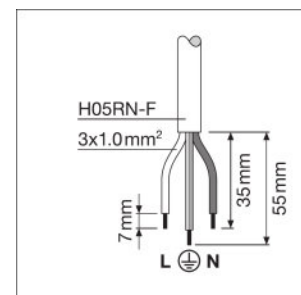

A	B	C	Ø	IP
10 W	26	60	5,5	2x M4	0,014+mf
20 W	28	80	6,5	2x M5	0,018+mf
30 W	58	90	6,5	2x M5	0,021+mf
50 W	78	110	8,5	2x M6	0,028+mf