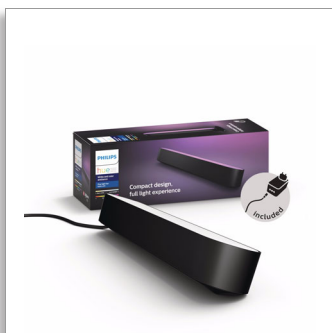

Philips Hue White and
color ambiance
Play light bar single pack

Single pack

LED integrated
Black
Smart control with Hue bridge*

78201/30/P7

Compact design

full light experience

Create a vibrant ambiance with the Hue Play light bar. Choose from 16 million colours to experience different light effects. Lay it on the floor, let it stand on the cabinet or mount it on the back of the TV and paint your wall with light.

Compact design, full light experience

- Display Hue Play your way
- Decorate with ambient smart lights
- Mount behind your TV
- Create your ambience with warm white to cool daylight
- Amp your entertainment with smart lighting
- Connect 3 Hue Play light bars with 1 plug
- Control it your way

Full control from a smart device with the Hue bridge

- Full control from a smart device with the Hue bridge

PHILIPS

Play light bar single pack
Single pack LED integrated, Black, Smart control with Hue bridge*

Highlights

Display Hue Play your way

The Philips Hue Play light bar can be mounted to a wall or TV, laid flat on any surface, or stood upright. A versatile smart light, it makes the perfect accent piece for any living room, entertainment space, or media room.