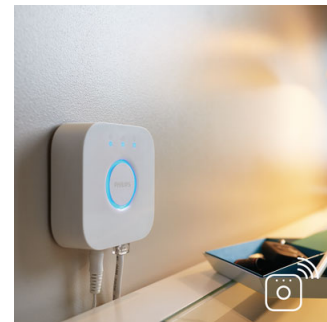

Full control with the Hue bridge

Connect your Philips Hue lights with the bridge to unlock the endless possibilities of the system.