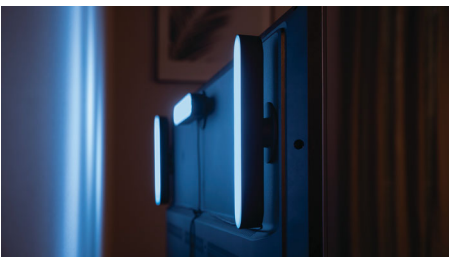

Compact design, full light experience

- Display Hue Play your way
- Decorate with ambient smart lights
- Mount behind your TV
- Create your ambience with warm white to cool daylight
- Amp your entertainment with smart lighting
- Connect 3 Hue Play light bars with 1 plug
- Control it your way

Full control from a smart device with the Hue bridge

- Full control from a smart device with the Hue bridge

PHILIPS

Play light bar single pack
Single pack LED integrated, Black, Smart control with Hue bridge*

Highlights

Display Hue Play your way

The Philips Hue Play light bar can be mounted to a wall or TV, laid flat on any surface, or stood upright. A versatile smart light, it makes the perfect accent piece for any living room, entertainment space, or media room.

Mount behind your TV

Mount the Philips Hue Play smart light bar behind your screen using the included clips and double-sided tape to instantly create beautiful backlighting in the colour of your choice.