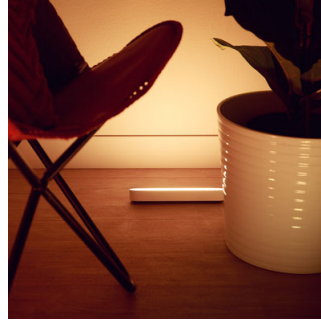

Create your ambience

Set the right ambience for any moment and decorate your home with warm to cool white light. Enjoy different styles throughout the year, whether it's the crisp white light reminding you of a spring breeze, the warm white light of a summer sun or the ice-cool daylight of winter. Connection with the Philips Hue bridge is required for this functionality.