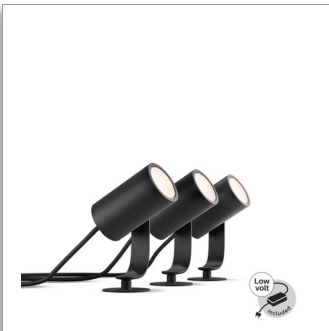

Philips Hue White and
color ambiance
Lily Outdoor spot light

LED integrated

Base unit
Black
Smart control with Hue bridge*

17414/30/P7

Plug in and light up your outdoors

Simply plug in and enjoy the 16 million colors available to enhance the beauty of your garden or create any ambiance you would like. The base unit provides 3 light points and all cables / power supply you need to get started.

Specially designed for your outdoors

- Easy to install and extend
- Power supply and plug included
- High-quality aluminum and superior synthetics
- Weather-proof (IP65)

Full control from smart device with Hue bridge

- Requires a Philips Hue bridge

PHILIPS

Lily Outdoor spot light
LED integrated Base unit, Black, Smart control with Hue bridge*

1741430P7

Highlights

Paint your outdoors

With Philips Hue outdoor lighting there's no limit to the magic you can add. Play with 16 million colors and all shades of white light to create the effect you want. Highlight objects, trees or pathways to make your space stand out. Use the Hue app to save your favorite light settings and recall them whenever you want with the tap of a finger.