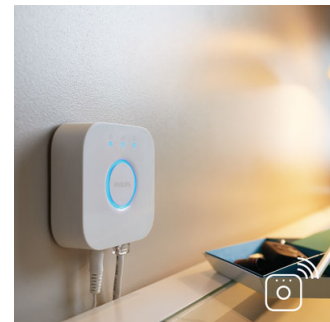

Full control with Hue bridge

Connect your Philips Hue lights with the bridge to unlock the endless possibilities of the system.