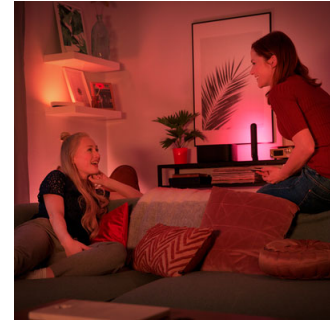

Control it your way

Connect your Philips Hue lights with the bridge and start discovering the endless possibilities. Control your lights from your smartphone or tablet via the Philips Hue app, or add switches to your system to activate your lights. Set timers, notifications, alarms and more for the full Philips Hue experience. Philips Hue even works with Amazon Alexa, Apple HomeKit and Google Home to allow you to control your lights with your voice.