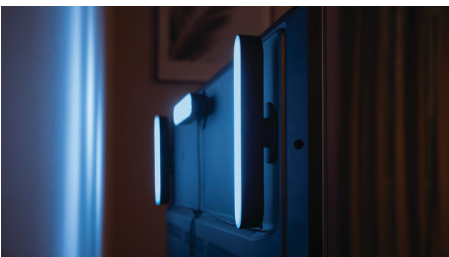

Compact design, full light experience

- Display Hue Play your way
- Decorate with ambient smart lights
- Mount behind your TV
- Create your ambience with warm white to cool daylight
- Amp your entertainment with smart lighting
- Connect 3 Hue Play light bars with 1 plug
- Control it your way

The Philips Hue Play light bar can be mounted to a wall or TV, laid flat on any surface, or stood upright. A versatile smart light, it makes the perfect accent piece for any living room, entertainment space, or media room.

Mount behind your TV

Mount the Philips Hue Play smart light bar behind your screen using the included clips and double-sided tape to instantly create beautiful backlighting in the color of your choice.