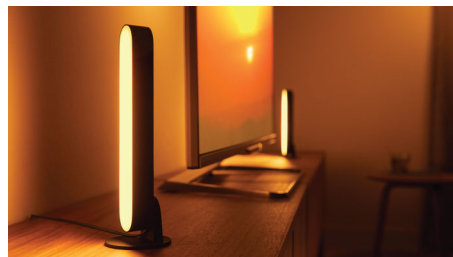

Connect 3 Hue Play light bars

Hue Play won't add to a jumble of wires behind your TV or hog too many outlets — you can

connect three Hue Play smart light bars to the same power supply unit, leaving you more than enough room for all your other devices.