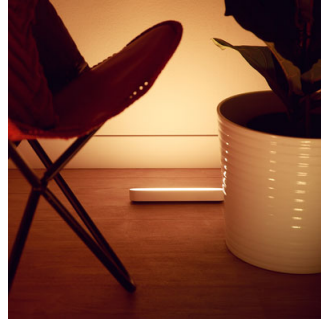

Create your ambience

Set the right ambience for any moment and decorate your home with warm to cool white light. Enjoy different styles throughout the year, no matter if it's the crisp white light reminding you of a spring breeze, the warm white light of a summer sun, or the ice cool daylight of winter. Connection with the Philips Hue bridge required for this functionality.