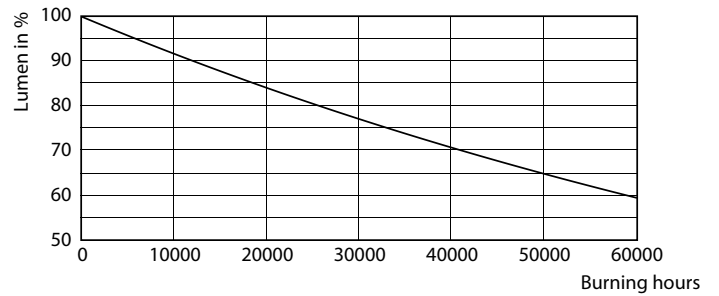

LEDspots LMP 40K