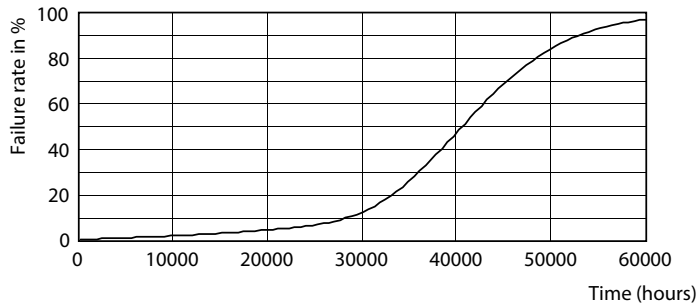

MASTER LEDspot ExpertColor AR111

Date fotometrice

LEDspots MAS SLR 14,8W AR111 G53 927 24D-ADL ADL

Durață de viață

LEDspots LED 40K