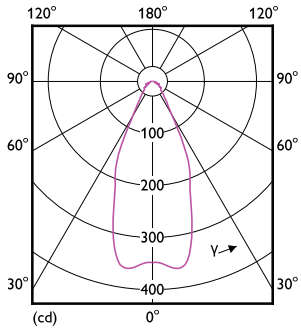

MASTER LEDspot ExpertColor AR111

Photometric data

LEDspots MAS SLR 14,8W AR111 G53 927 45D-LDD LDD