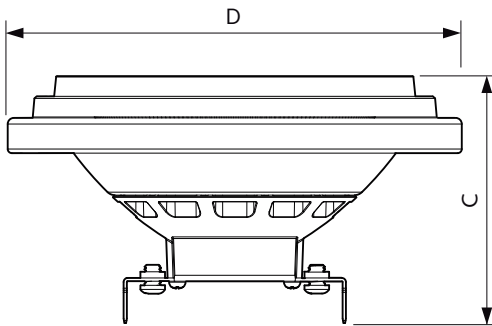

MASTER LEDspot ExpertColor AR111

Mechanical and Housing

Bulb Finish	Clear
Bulb Shape	AR111

Approval and Application

Energy Efficiency Class	G
Suitable For Accent Lighting	Yes
Energy Consumption kWh/1000 h	15 kWh
EPREL Registration Number	648259

Product Data

Full product code	871951433381900

Order product name	MAS ExpertColor 14.8-75W 927 AR111 45D
EAN/UPC - Product	8719514333819
Order code	929003042702
Numerator - Quantity Per Pack	1
Numerator - Packs per outer box	6
Material Nr. (12NC)	929003042702
Net Weight (Piece)	0.160 kg

Dimensional drawing

EC AR111 12V 15-75W 875lm 45D 2700K GU53

Product	D	C
MAS ExpertColor 14.8-75W 927 AR111 45D	111 mm	61 mm