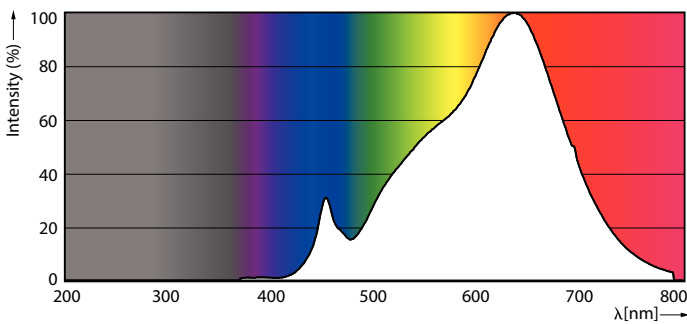

Photometric data

LEDspots MAS SLR 14,8W AR111 G53 927 24D-POC POC

LEDspots MAS SLR 14,8W AR111 G53 927 45D-ADL ADL