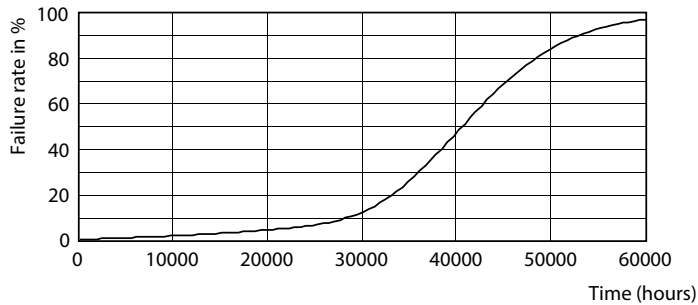

MASTER LEDspot ExpertColor AR111

Date fotometrice

LEDspots MAS SLR 10,8W AR111 G53 930 40D-ADL ADL

Durață de viață

LEDspots LED 40K

LEDspots LMP 40K