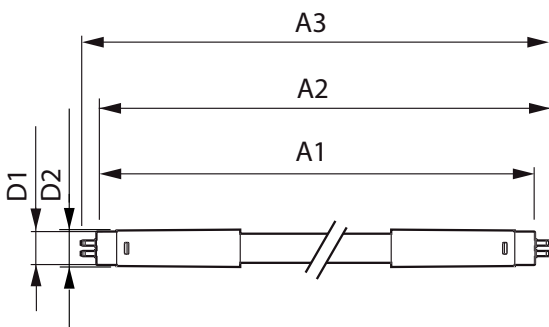

Product data

General information	
Cap-Base	G5 [G5]
EU RoHS compliant	Yes
Nominal Lifetime (Nom)	60000 h
Switching Cycle	50000
Technical Type	26-49W
Flux measurement reference	Sphere

Light technical	
Color Code	830 [CCT of 3000K]
Beam Angle (Nom)	200 °
Luminous Flux (Nom)	3700 lm
Color Designation	White (WH)
Correlated Color Temperature (Nom)	3000 K
Luminous Efficacy (rated) (Nom)	142.00 lm/W
Color Consistency	<6
Color Rendering Index (Nom)	80

Temperature	
T-Ambient (Max)	45 °C
T-Ambient (Min)	-20 °C
T-Storage (Max)	65 °C
T-Storage (Min)	-40 °C

MASTER LEDtube InstantFit HF T5

T-Case Maximum (Nom)	50 °C
Controls and dimming	
Dimmable	Yes - Check ballast compatibility
Mechanical and housing	
Bulb Finish	Frosted
Bulb Material	Glass
Product Length	1500 mm
Bulb Shape	Tube, double-ended
Approval and application	
Energy Efficiency Class	E
Energy Saving Product	Yes
Approval Marks	RoHS compliance TUV CE marking KEMA Keur certificate

Energy Consumption kWh/1000 h	26 kWh
EPREL Registration Number	406212
Product data	
Full product code	871869974957600
Order product name	Master LEDtube HF 1500mm HO 26W 830 T5 OE
	OE
EAN/UPC - Product	8718699749576
Order code	929002352302
Numerator - Quantity Per Pack	1
Numerator - Packs per outer box	10
Material Nr. (12NC)	929002352302
Net Weight (Piece)	0.380 kg

Dimensional drawing

Master LEDtube HF 1500mm HO 26W 830 T5 OE

Product	D1	D2	A1	A2	A3
Master LEDtube HF 1500mm HO 26W 830 T5 OE	15.5 mm	19 mm	1449 mm	1456 mm	1463 mm

Photometric data

LEDtube MAS 26W G5 3700lm 830