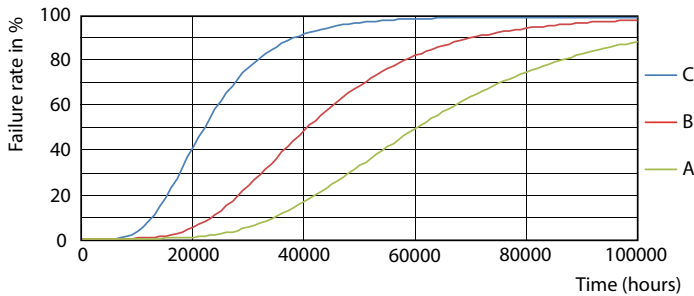

LEDtube MAS 26W G5 3700lm 830 1500mm

MASTER LEDtube InstantFit HF T5

Photometric data

LEDtube MAS 26W G5 3700lm

Lifetime

FailureRate

LEDtube 26W 60K LumenVsTc 2

LifetimeVsTc