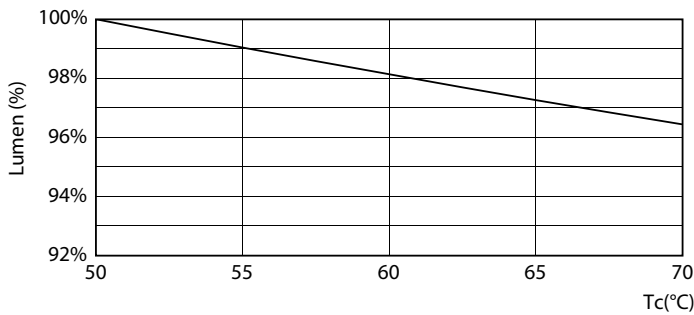

FailureRate

LEDtube 26W 60K LumenVsTc 2