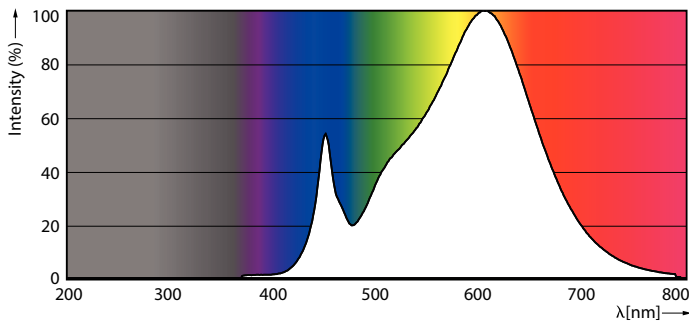

Photometric data

LEDtube MAS 26W G5 3700lm 830

LEDtube MAS 26W G5 3700lm 830 1500mm