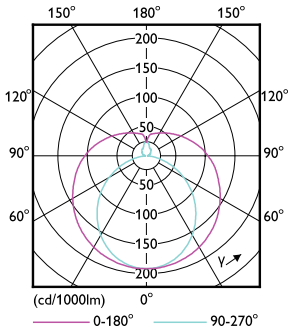

MASTER LEDtube InstantFit HF T5

Photometric data

LEDtube MAS 26W G5 3700lm