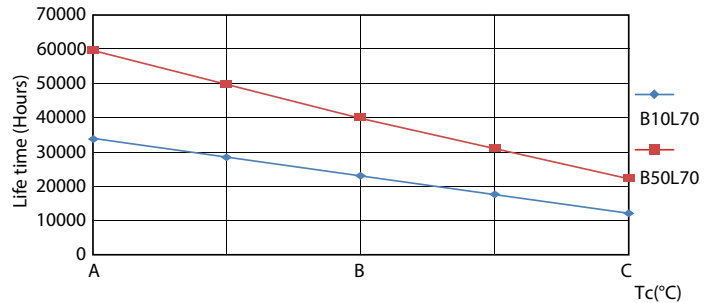

LifetimeVsTc