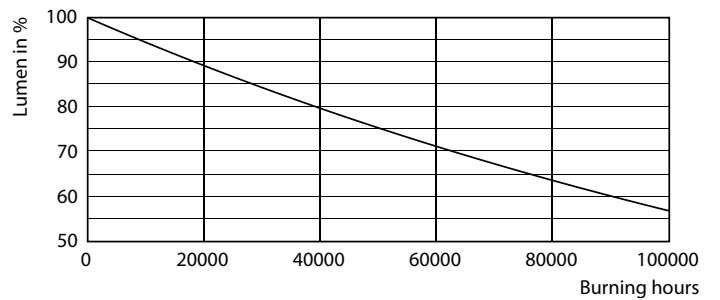

Lumen Maintenance Diagram