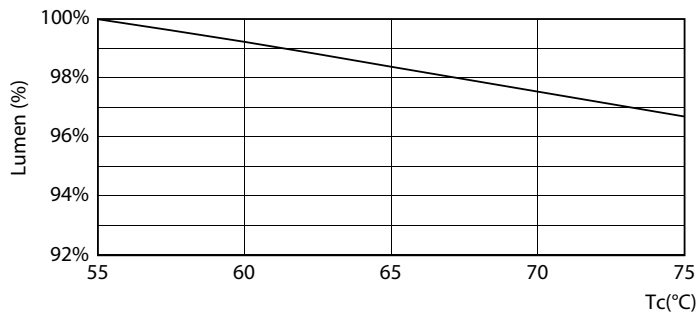

Durață de viață

LEDtube MAS 14,7W 70K LumenVsTc