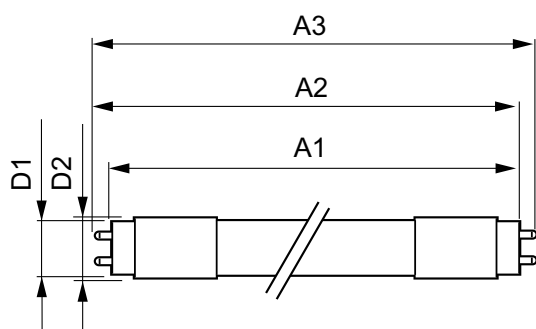

MASTER LEDtube EM/Mains

T-Storage (max.)	65 °C
T-Storage (min.)	-40 °C
Maximum T-case (nom.)	55 °C

Controls and Dimming

Cu reglarea intensității luminoase	Nu

Mechanical and Housing

Finisaj bec	Mat
Material bec	Plastic
Lungime produs	1200 mm
Formă bec	Tub, capăt dublu

Approval and Application

Energy Efficiency Class	C
Produs eficient energetic	Yes
Mărci de omologare	Conformitate RoHS Marcaj CE KEMA Keur certificate

Consum de energie kWh/1000 h	15 kWh
	403671

Product Data

Cod complet produs	871951431658400
Nume comandă produs	MASTER LEDtube 1200mm UO 14.7W 840 T8
EAN/UPC – Produs	8719514316584
Cod de comandă	31658400
Numărător SAP – Cantitate per pachet	1
Numărător SAP – Pachete per exterior	10
Material SAP	929002998302
Greutate netă SAP (bucată)	0,270 kg

Cote

TLED T8 220-240V 14.7-36W 2500lm 4000K

Product	D1	D2	A1	A2	A3
MASTER LEDtube 1200mm UO 14.7W 840 T8	25,8 mm	28 mm	1198,2 mm	1205,3 mm	1212,4 mm

Date fotometrice

Product Information 11 Page 1 of 11 Page 11

LEDtube MAS 14,7W G13 2500lm 840