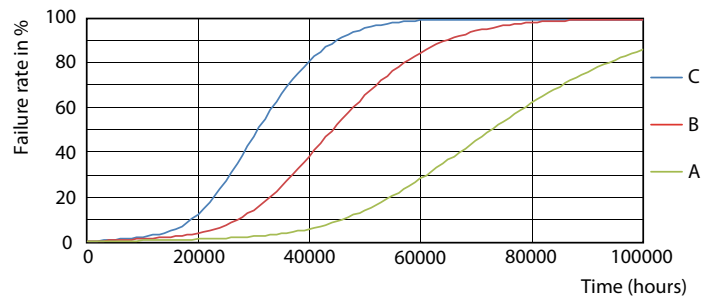

LEDtube_70K_LifetimeVsTc-LED

LEDtube_70K_FailureRate-LED

MASTER LEDtube EM/Mains

Durată de viață

LEDtube_70K-LMP