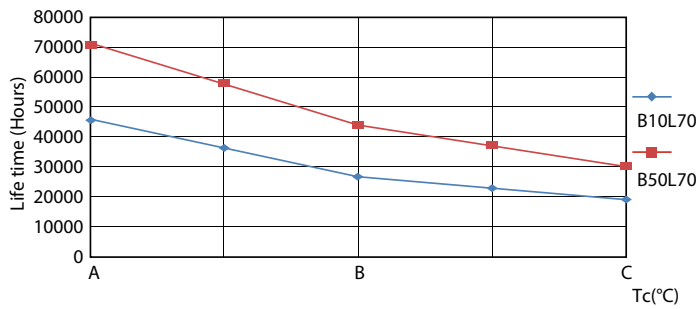

LEDtube_70K_LifetimeVsTc-LED

LEDtube_70K_FailureRate-LED

MASTER LEDtube EM/Mains

Durată de viață

LEDtube_70K-LMP