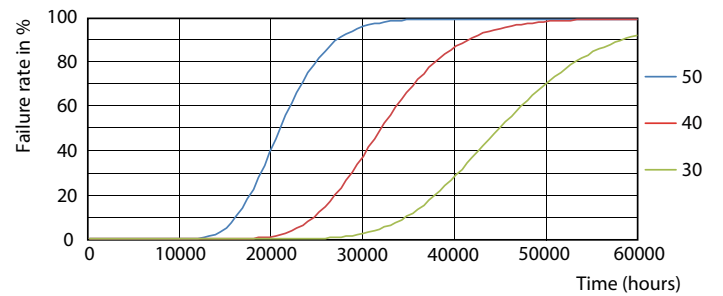

## Durață de viață

LEDtube 30K

LEDtube COR 1 8W 30K LifetimeVsTc-LED

LEDtube COR 1 8W 30K LumenVsTc-LMP

LEDtube COR 1 8W 30K FailureRate-LED