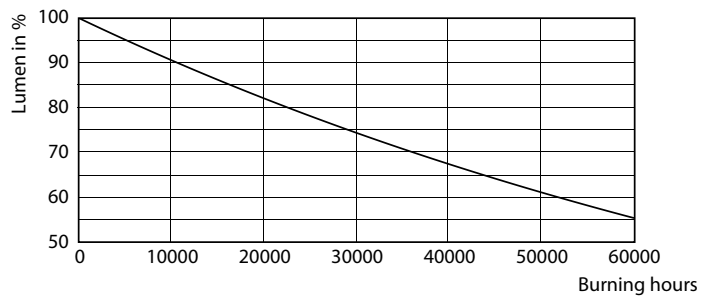

CorePro LEDtube EM/Mains

Durată de viață

LEDtube 30K