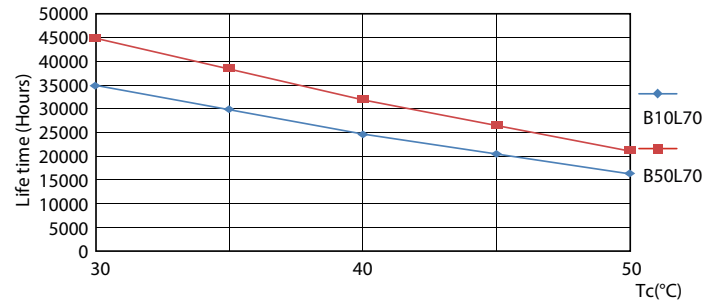

LEDtube COR 1 8W 30K LifetimeVsTc-LED