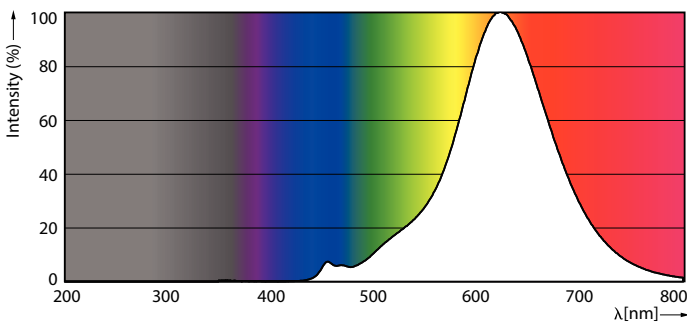

LEDbulb SLR 4,5W A160 E27 818 Amber-POC