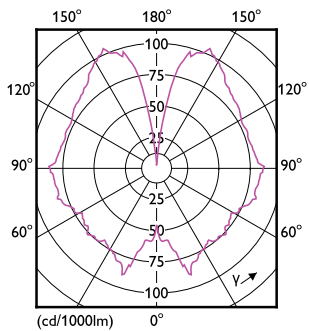

Photometric data

LEDbulb SLR A160 4,5W E27 818 Amber-LDD

LEDbulb SLR 4,5W A160 E27 818 Amber-GUL