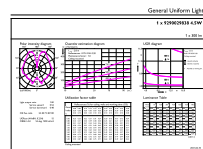

LEDbulb SLR 4,5W A160 E27 818 Amber-GUL