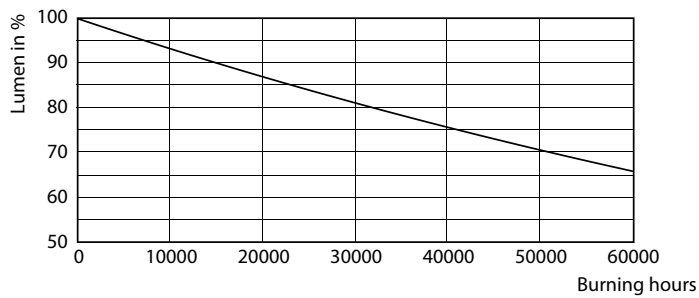

MASTER - LED HID SON-T

Photometric data

General Uniform Lighting - Page 11

General uniform lighting - TForce LED Road 60-35W E27 740

Lifetime

Lumen Maintenance Diagram - TForce LED Road 60-35W E27 740