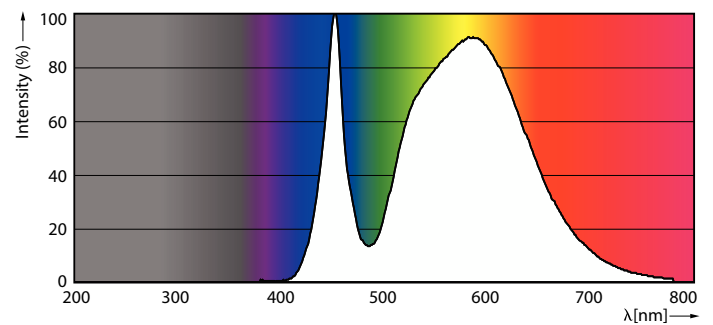

Spectral Power Distribution Colour - TForce LED Road 60-35W E27 740