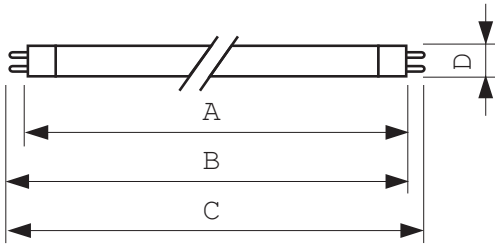

MASTER TL Mini Super 80

Order product name MST TL Mini 13W/840 1FM/
10X25CC
Pieces per pack 1
Packing configuration 10X25CC
Packs per outerbox 250
Bar code on pack -
EAN1 8711500716859
Bar code on inter-
mediate packing -
EAN2 8711500716866

Bar code on
outerbox - EAN3 8711500716873
Logistic code(s) -
12NC 928001508450
ILCOS code FD-13/40/1B-E-G5
Net weight per piece 40.200 gr

Dimensional drawing

MASTER TL Mini Super 80 13W/840 1FM

Product	A (Max)	B (Min)	B (Max)	C (Max)	D (Max)
TL 13W/840	516.9	521.6	524.0	531.1	16