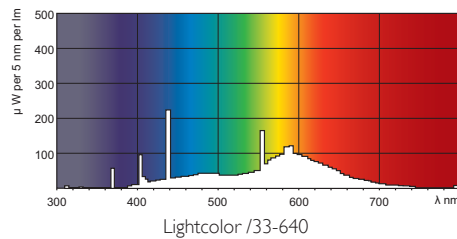

• Light Technical Characteristics

Color Code	33-640
Color Rendering Index	60 Ra8
Color Designation (text)	Cool White
Color Temperature	4100 K
Luminous Flux Lamp EM	140 Lm
Luminous Efficacy Lamp EM	35 Lm/W
Lumen Maintenance 2000h	70 %
Lumen Maintenance 5000h	70 %
Lumen Maintenance 10000h	58 %
Luminance Average EM	0.70 cd/cm ²

Chromaticity Coordinate X	377 -
Chromaticity Coordinate Y	381 -

• Electrical Characteristics

Lamp Wattage	4 W
Lamp Wattage EM	4.5 W
Lamp Voltage	29 V
Lamp Current EM	0.170 A
Dimmable	Yes

• Environmental Characteristics

Energy Efficiency Label (EEL)	B
Mercury (Hg) Content	5.0 mg
Energy consumption kWh/1000h	5 kWh

• Product Dimensions

Base Face to Base Face A	135.9 (max) mm
Insertion Length B	140.6 (min), 143.0 (max) mm
Overall Length C	150.1 (max) mm
Diameter D	16 (max) mm

Dimensional drawing

TL Mini 4W/33-640 1FM

Product	A (Max)	B (Min)	B (Max)	C (Max)	D (Max)
TL Mini 4W/33-640 PRC	135.9	140.6	143.0	150.1	16

G5

Photometric data

© 2013 Koninklijke Philips N.V. (Royal Philips)
 All rights reserved.