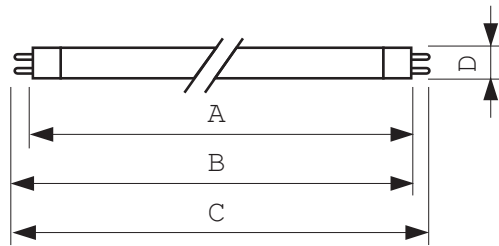

TL Mini Standard Colours

Packing configuration 10X25CC
Packs per outerbox 250
Bar code on pack - EAN1 8711500866714
Bar code on intermediate packing - EAN2 8711500866738

Bar code on outerbox - EAN3 8711500866721
Logistic code(s) - 12NC 927973003317
ILCOS code FD-4/41/2B-E-G5
Net weight per piece 16.070 gr

Dimensional drawing

TL Mini 4W/33-640 1FM

Product	A (Max)	B (Min)	B (Max)	C (Max)	D (Max)
TL Mini 4W/33-640 PRC	135.9	140.6	143.0	150.1	16