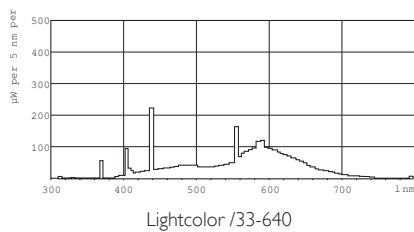

Energy Efficiency Label (EEL)	B
Mercury (Hg) Content	5.0 mg
Energy consumption kWh/1000h	5 kWh

• Product Dimensions

Base Face to Base Face A	135.9 (max) mm
Insertion Length B	140.6 (min), 143.0 (max) mm
Overall Length C	150.1 (max) mm
Diameter D	16 (max) mm

Dimensional drawing

TL Mini 4W/33-640 1FM

Product	A (Max)	B (Min)	B (Max)	C (Max)	D (Max)
TL Mini 4W/33-640 PRC	135.9	140.6	143.0	150.1	16

G5

Photometric data

© 2013 Koninklijke Philips N.V. (Royal Philips)
 All rights reserved.